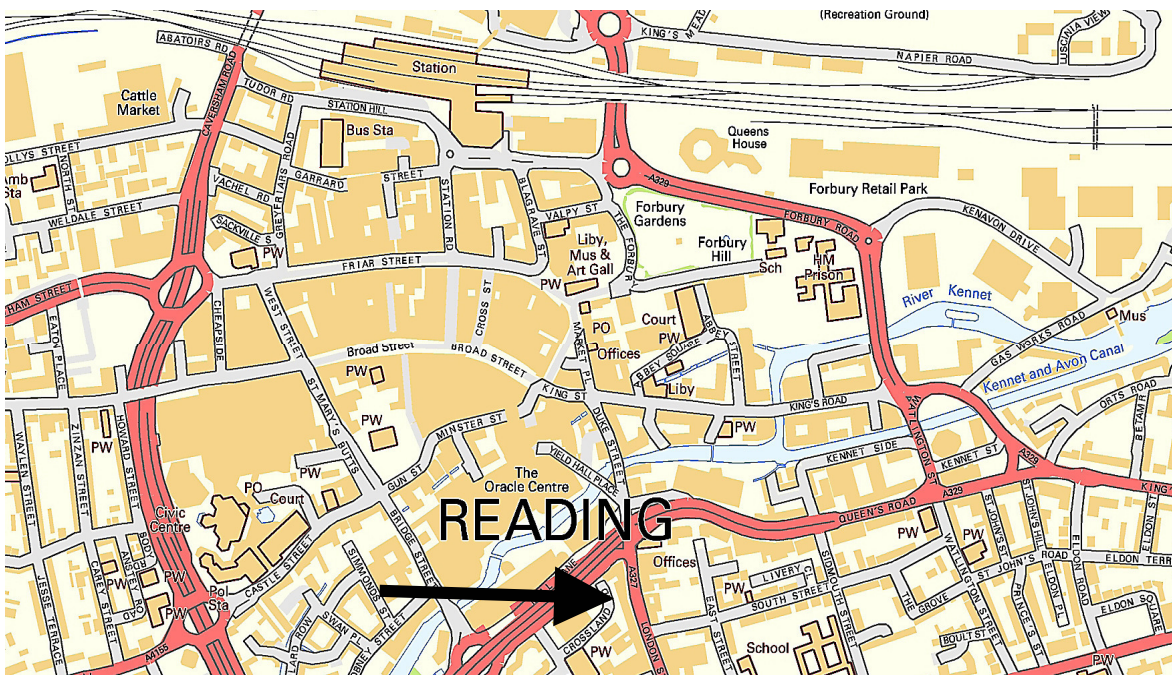

**Parking**

Pay & display parking is available immediately in front of the building. Further parking is available at the Oracle Shopping Centre or Queens Road Car Park, both of which are a two minute walk away.

**Travel**

London Street is approximately a 7 minute walk from Reading Station and 2 a minute walk from Reading's town centre & the Oracle. From Junction 10 of the M4, the drive is approximately 10 minutes without traffic.